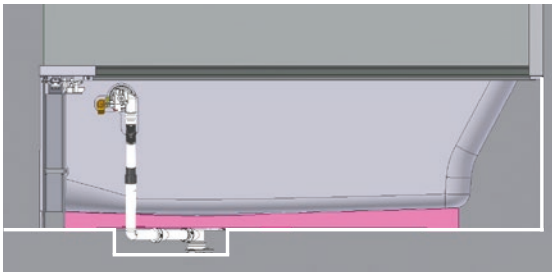

Genuine glassclear with decor

Further colours on request.

Details installation options

Option A1 – flush with floor

Completely recessed in the floor
Totally barrier-free

Depth of recess for tub support: 80 mm
Depth of recess for drainage fittings: 165 mm

Option A2 – Mounted on floor

Only drainage fittings recessed in the floor step 80 mm

Depth of recess for drainage fittings: 85 mm

Recommended : additional pedestal
to enable floor level entry.

Option A3 – Mounted completely on floor