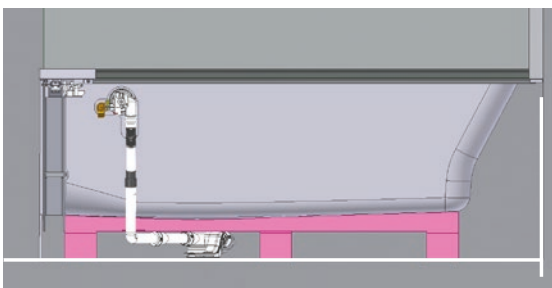

Option A3 – Mounted completely on floor

Drainage fittings above the floor, step 165 mm

(no floor recess)

Recommended : additional pedestal
to enable floor level entry.