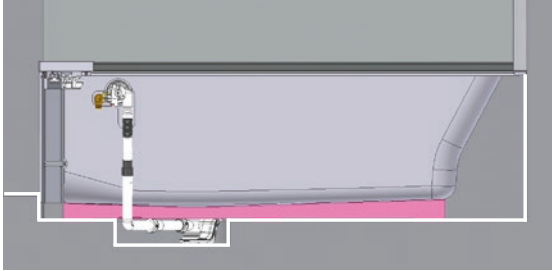

Genuine glassclear with decor

Further colours on request.

Details installation options

Option A1 – flush with floor

Completely recessed in the floor
Totally barrier-free

Depth of recess for tub support: 80 mm
Depth of recess for drainage fittings: 165 mm

Option A2 – Mounted on floor

Only drainage fittings recessed in the floor step 80 mm

Depth of recess for drainage fittings: 85 mm

Recommended : additional pedestal
to enable floor level entry.

Option A3 – Mounted completely on floor