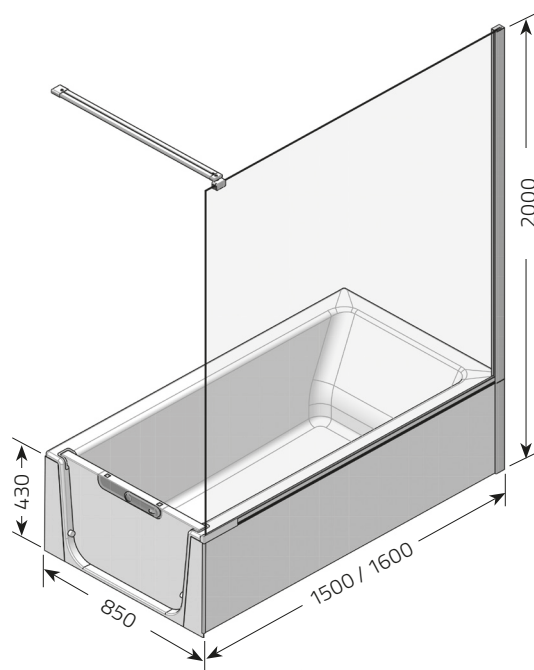

In addition, the JOICE shower panel can be supplied optionally with the unique ARTCLEAR treated glass to give even easier cleaning for the life-time of the shower!

Models and Colours

JOICE 160: 160cm long, 85cm wide.
Left or right entry possible.
Floor dimensions: 60 x 125cm.
Tub capacity: 190L

JOICE 150: 150cm long, 85cm wide.
Left or right entry possible.
Floor dimensions: 60 x 115cm.
Tub capacity: 170L

Series standard wall mounting

Optional storage box

Possible colour design:

BLACK:
Glass black decor
Wall profile and stabiliser matt black, all other parts glossy black.