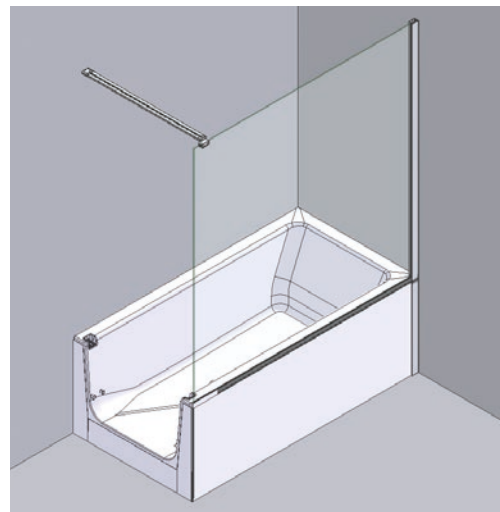

Option A3 – Mounted completely on floor

Drainage fittings above the floor, step 165 mm

(no floor recess)

Recommended : additional pedestal
to enable floor level entry.