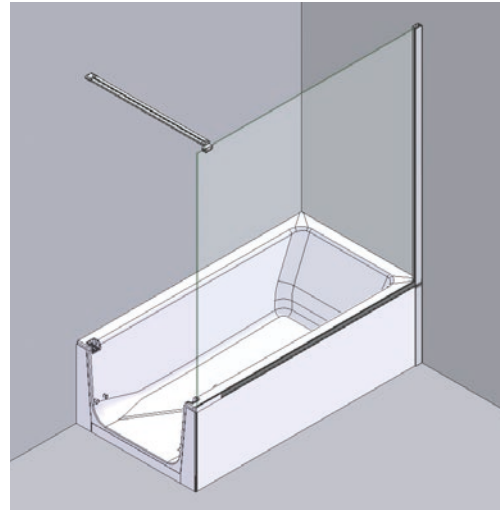

Option A2 – Mounted on floor

Only drainage fittings recessed in the floor step 80 mm

Depth of recess for drainage fittings: 85 mm

Recommended : additional pedestal
to enable floor level entry.