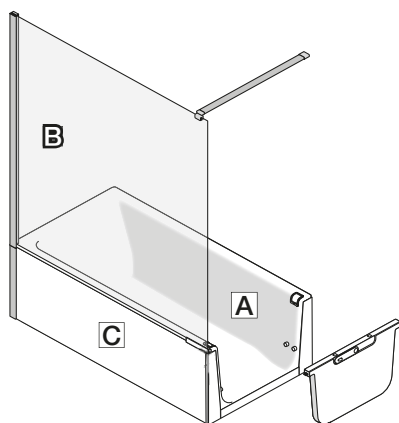

JC0002

50

Sealing tape - set
Sealing tape 3600 mm, sound insulation tape 3600 mm, tile separation tape 3600 mm, 2 x corner extensions and adhesive tapes.
For sealing and sound installation between the tub, the structure and the tiles.

JC0003

97

JOICE DESIGN RECOMMENDATION

Corner installation left

Art. no.

Prices in EUR

Tub 1600 x 850 mm

A JCW1 02 WS