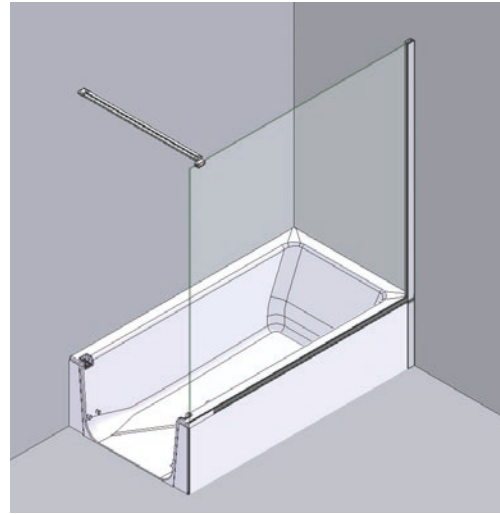

Behind this elegant front is a completely new 2 in 1 concept: The floor level, barrier-free, generously sized shower compartment, can be transformed into a full- sized bathtub in just a few easy steps. For the style-conscious, who like to shower without limits, but don't want to give up bathing completely.

To bathe, the door panel is added and simply locked into place. A continuous seal around the panel ensures it's reliably watertight. The safety mechanism prevents the drain from closing if the panel is not inserted or is incorrectly inserted.

Genuine glassclear with decor

Further colours on request.

Details installation options

Option A1 – flush with floor

Completely recessed in the floor
Totally barrier-free

Depth of recess for tub support: 80 mm
Depth of recess for drainage fittings: 165 mm

Option A2 – Mounted on floor

Only drainage fittings recessed in the floor step 80 mm

Depth of recess for drainage fittings: 85 mm

Recommended : additional pedestal
to enable floor level entry.

Option A3 – Mounted completely on floor